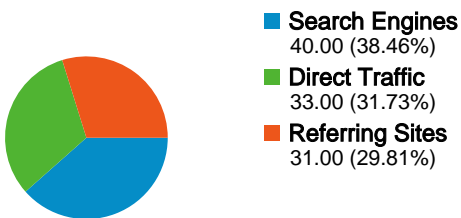

Site Usage

104 Visits

63.46% Bounce Rate

278 Pageviews

00:02:36 Avg. Time on Site

2.67 Pages/Visit

61.54% % New Visits

Visitors Overview

Visitors
77

Map Overlay

Traffic Sources Overview

Content Overview

Pages	Pageviews	% Pageviews
/	130	46.76%
/website-bundle	19	6.83%
/client-portfolio	19	6.83%
/pricing	15	5.40%
/website-design	12	4.32%

77 people visited this site

Top Traffic Sources

Sources	Visits	% visits
(direct) ((none))	33	31.73%
google (organic)	29	27.88%
google.com.au (referral)	11	10.58%
yahoo (organic)	7	6.73%
bing (organic)	4	3.85%

Keywords	Visits	% visits
winch websites	4	10.00%
colac website design	3	7.50%
big cat victoria	2	5.00%
winch	2	5.00%
winchelsea star	2	5.00%

104 visits came from 10 countries/territories

Site Usage						
Visits	Pages/Visit	Avg. Time on Site	% New Visits	Bounce Rate		
104 % of Site Total: 100.00%	2.67 Site Avg: 2.67 (0.00%)	00:02:36 Site Avg: 00:02:36 (0.00%)	61.54% Site Avg: 61.54% (0.00%)	63.46% Site Avg: 63.46% (0.00%)		
Country/Territory	Visits	Pages/Visit	Avg. Time on Site	% New Visits	Bounce Rate	
Australia	82	2.87	00:03:04	51.22%	60.98%	
United States	12	2.33	00:00:18	100.00%	66.67%	
India	3	2.67	00:05:10	100.00%	33.33%	
Thailand	1	1.00	00:00:00	100.00%	100.00%	
United Kingdom	1	1.00	00:00:00	100.00%	100.00%	
Canada	1	1.00	00:00:00	100.00%	100.00%	
Ireland	1	1.00	00:00:00	100.00%	100.00%	
China	1	1.00	00:00:00	100.00%	100.00%	
Russia	1	1.00	00:00:00	100.00%	100.00%	