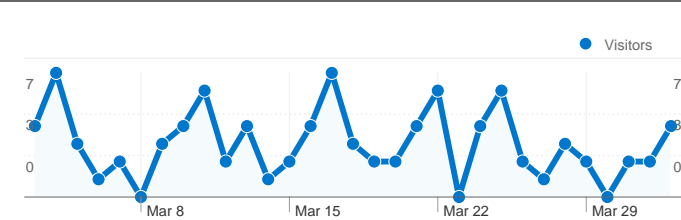

Site Usage

104 Visits

63.46% Bounce Rate

278 Pageviews

00:02:36 Avg. Time on Site

2.67 Pages/Visit

61.54% % New Visits

Visitors Overview

Visitors
77

Map Overlay

Traffic Sources Overview

Content Overview

Pages	Pageviews	% Pageviews
/	130	46.76%
/website-bundle	19	6.83%
/client-portfolio	19	6.83%
/pricing	15	5.40%
/website-design	12	4.32%

77 people visited this site

104 visits came from 10 countries/territories

Site Usage						
Visits	Pages/Visit	Avg. Time on Site	% New Visits	Bounce Rate		
104 % of Site Total: 100.00%	2.67 Site Avg: 2.67 (0.00%)	00:02:36 Site Avg: 00:02:36 (0.00%)	61.54% Site Avg: 61.54% (0.00%)	63.46% Site Avg: 63.46% (0.00%)		
Country/Territory	Visits	Pages/Visit	Avg. Time on Site	% New Visits	Bounce Rate	
Australia	82	2.87	00:03:04	51.22%	60.98%	
United States	12	2.33	00:00:18	100.00%	66.67%	
India	3	2.67	00:05:10	100.00%	33.33%	
Thailand	1	1.00	00:00:00	100.00%	100.00%	
United Kingdom	1	1.00	00:00:00	100.00%	100.00%	
Canada	1	1.00	00:00:00	100.00%	100.00%	
Ireland	1	1.00	00:00:00	100.00%	100.00%	
China	1	1.00	00:00:00	100.00%	100.00%	
Russia	1	1.00	00:00:00	100.00%	100.00%	

Italy	1	1.00	00:00:00	100.00%	100.00%
					1 - 10 of 10

Pages on this site were viewed a total of 278 times

 **278** Pageviews

 **194** Unique Views

 **63.46%** Bounce Rate

Top Content

Pages	Pageviews	% Pageviews
/	130	46.76%
/website-bundle	19	6.83%
/client-portfolio	19	6.83%
/pricing	15	5.40%
/website-design	12	4.32%