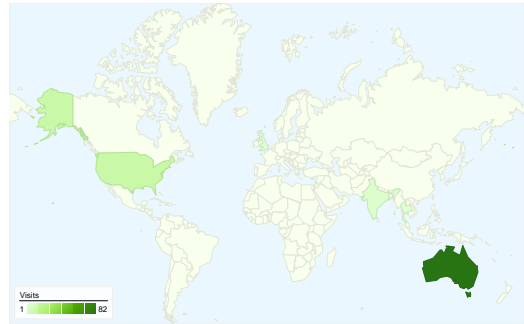

Site Usage

104 Visits

63.46% Bounce Rate

278 Pageviews

00:02:36 Avg. Time on Site

2.67 Pages/Visit

61.54% % New Visits

Visitors Overview

Visitors
77

Map Overlay

Traffic Sources Overview

Content Overview

Pages	Pageviews	% Pageviews
/	130	46.76%
/website-bundle	19	6.83%
/client-portfolio	19	6.83%
/pricing	15	5.40%
/website-design	12	4.32%

77 people visited this site

Top Traffic Sources

Sources	Visits	% visits
(direct) ((none))	33	31.73%
google (organic)	29	27.88%
google.com.au (referral)	11	10.58%
yahoo (organic)	7	6.73%
bing (organic)	4	3.85%

Keywords	Visits	% visits
winch websites	4	10.00%
colac website design	3	7.50%
big cat victoria	2	5.00%
winch	2	5.00%
winchelsea star	2	5.00%

104 visits came from 10 countries/territories

Site Usage						
Visits	Pages/Visit	Avg. Time on Site	% New Visits	Bounce Rate		
104 % of Site Total: 100.00%	2.67 Site Avg: 2.67 (0.00%)	00:02:36 Site Avg: 00:02:36 (0.00%)	61.54% Site Avg: 61.54% (0.00%)	63.46% Site Avg: 63.46% (0.00%)		
Country/Territory	Visits	Pages/Visit	Avg. Time on Site	% New Visits	Bounce Rate	
Australia	82	2.87	00:03:04	51.22%	60.98%	
United States	12	2.33	00:00:18	100.00%	66.67%	
India	3	2.67	00:05:10	100.00%	33.33%	
Thailand	1	1.00	00:00:00	100.00%	100.00%	
United Kingdom	1	1.00	00:00:00	100.00%	100.00%	
Canada	1	1.00	00:00:00	100.00%	100.00%	
Ireland	1	1.00	00:00:00	100.00%	100.00%	
China	1	1.00	00:00:00	100.00%	100.00%	
Russia	1	1.00	00:00:00	100.00%	100.00%	