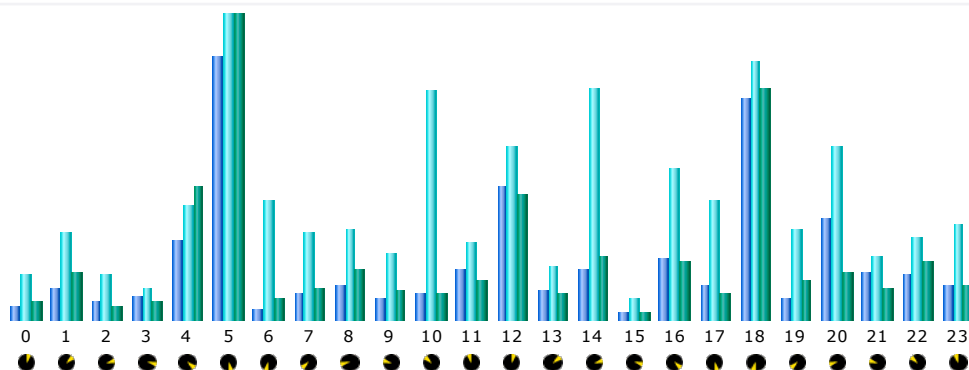

06 May 2008	13	32	173	1.72 MB
07 May 2008	11	187	268	7.98 MB
08 May 2008	15	197	460	6.17 MB
09 May 2008	23	122	182	3.08 MB
10 May 2008	5	10	121	1.51 MB
11 May 2008	7	7	63	822.48 KB
12 May 2008	18	26	97	1.64 MB
13 May 2008	16	380	456	16.97 MB
14 May 2008	9	53	309	1.71 MB
15 May 2008	11	34	108	2.37 MB
16 May 2008	14	20	84	1.16 MB
17 May 2008	7	40	89	1.28 MB
18 May 2008	5	45	130	1.40 MB
19 May 2008	13	53	117	1.64 MB
20 May 2008	9	388	506	16.72 MB
21 May 2008	6	376	417	16.22 MB
22 May 2008	8	13	67	920.20 KB
23 May 2008	10	65	172	4.49 MB
24 May 2008	13	37	91	1.81 MB
25 May 2008	12	96	196	2.71 MB
26 May 2008	11	41	134	1.57 MB
27 May 2008	13	46	76	1.17 MB
28 May 2008	15	21	89	1.25 MB
29 May 2008	7	261	390	1.98 MB
30 May 2008	10	22	78	863.47 KB
31 May 2008	15	42	117	1.83 MB
Average	10.81	92.06	189.03	3.54 MB
Total	335	2854	5860	109.62 MB

Days of week

Day	Pages	Hits	Bandwidth
Mon	35.25	98.25	1.36 MB
Tue	211.50	302.75	9.14 MB
Wed	159.25	270.75	6.79 MB
Thu	109.60	219	2.51 MB
Fri	47.20	111.60	2.03 MB
Sat	44.60	195.60	1.93 MB
Sun	55.75	135.50	2.03 MB

Hours