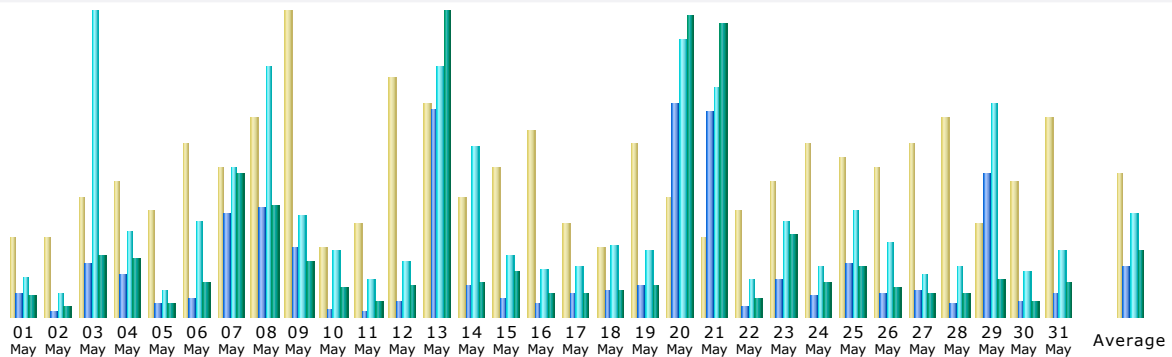

Last Update: 02 Jun 2008 - 07:28

Reported period:

Summary

Reported period	Month May 2008				
First visit	01 May 2008 - 00:10				
Last visit	31 May 2008 - 22:34				
	Unique visitors	Number of visits	Pages	Hits	Bandwidth
Traffic viewed *	255	335 (1.31 visits/visitor)	2854 (8.51 Pages/Visit)	5860 (17.49 Hits/Visit)	109.62 MB (335.07 KB/Visit)
Traffic not viewed *			7279	7423	64.97 MB

* Not viewed traffic includes traffic generated by robots, worms, or replies with special HTTP status codes.

Monthly history

Month	Unique visitors	Number of visits	Pages	Hits	Bandwidth
Jan 2008	0	0	0	0	0
Feb 2008	171	256	3072	10296	70.84 MB
Mar 2008	152	199	2746	5873	87.27 MB
Apr 2008	146	189	1981	4415	63.86 MB
May 2008	255	335	2854	5860	109.62 MB
Jun 2008	7	7	10	41	592.08 KB
Jul 2008	0	0	0	0	0
Aug 2008	0	0	0	0	0
Sep 2008	0	0	0	0	0
Oct 2008	0	0	0	0	0
Nov 2008	0	0	0	0	0
Dec 2008	0	0	0	0	0
Total	731	986	10663	26485	332.17 MB

Days of month

Day	Number of visits	Pages	Hits	Bandwidth
01 May 2008	6	43	70	1.11 MB
02 May 2008	6	7	42	573.08 KB
03 May 2008	9	94	560	3.23 MB
04 May 2008	10	75	153	3.20 MB
05 May 2008	8	21	45	619.12 KB

* Robots shown here gave hits or traffic "not viewed" by visitors, so they are not included in other charts. Numbers after + are successful hits on "robots.txt" files

Visits duration

Number of visits: 335 - Average: 200 s	Number of visits	Percent
0s-30s	267	79.7 %
30s-2mn	20	5.9 %
2mn-5mn	16	4.7 %
5mn-15mn	13	3.8 %
15mn-30mn	4	1.1 %
30mn-1h	10	2.9 %
1h+	5	1.4 %