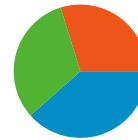

- Search Engines
  40.00 (38.46%)
- Direct Traffic
  33.00 (31.73%)
- Referring Sites
  31.00 (29.81%)

Top Traffic Sources

Sources	Visits	% visits
(direct) ((none))	33	31.73%
google (organic)	29	27.88%
google.com.au (referral)	11	10.58%
yahoo (organic)	7	6.73%
bing (organic)	4	3.85%

Keywords	Visits	% visits
winch websites	4	10.00%
colac website design	3	7.50%
big cat victoria	2	5.00%
winch	2	5.00%
winchelsea star	2	5.00%