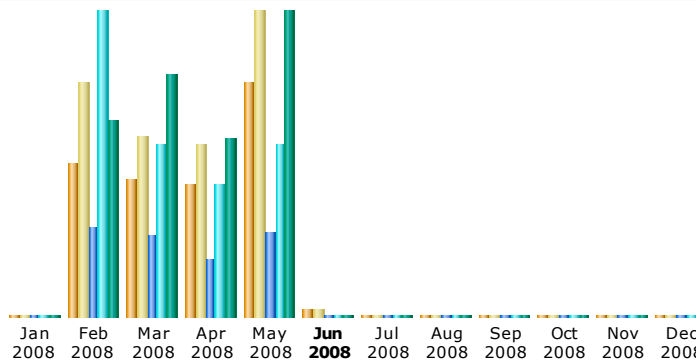

Last Update: 02 Jun 2008 - 07:28

Reported period:

Summary

Reported period	Month May 2008				
First visit	01 May 2008 - 00:10				
Last visit	31 May 2008 - 22:34				
	Unique visitors	Number of visits	Pages	Hits	Bandwidth
Traffic viewed *	255	335 (1.31 visits/visitor)	2854 (8.51 Pages/Visit)	5860 (17.49 Hits/Visit)	109.62 MB (335.07 KB/Visit)
Traffic not viewed *			7279	7423	64.97 MB

* Not viewed traffic includes traffic generated by robots, worms, or replies with special HTTP status codes.

Monthly history

Month	Unique visitors	Number of visits	Pages	Hits	Bandwidth
Jan 2008	0	0	0	0	0
Feb 2008	171	256	3072	10296	70.84 MB
Mar 2008	152	199	2746	5873	87.27 MB
Apr 2008	146	189	1981	4415	63.86 MB
May 2008	255	335	2854	5860	109.62 MB
Jun 2008	7	7	10	41	592.08 KB
Jul 2008	0	0	0	0	0
Aug 2008	0	0	0	0	0
Sep 2008	0	0	0	0	0
Oct 2008	0	0	0	0	0
Nov 2008	0	0	0	0	0
Dec 2008	0	0	0	0	0
Total	731	986	10663	26485	332.17 MB

Days of month

Day	Number of visits	Pages	Hits	Bandwidth
01 May 2008	6	43	70	1.11 MB
02 May 2008	6	7	42	573.08 KB
03 May 2008	9	94	560	3.23 MB
04 May 2008	10	75	153	3.20 MB
05 May 2008	8	21	45	619.12 KB