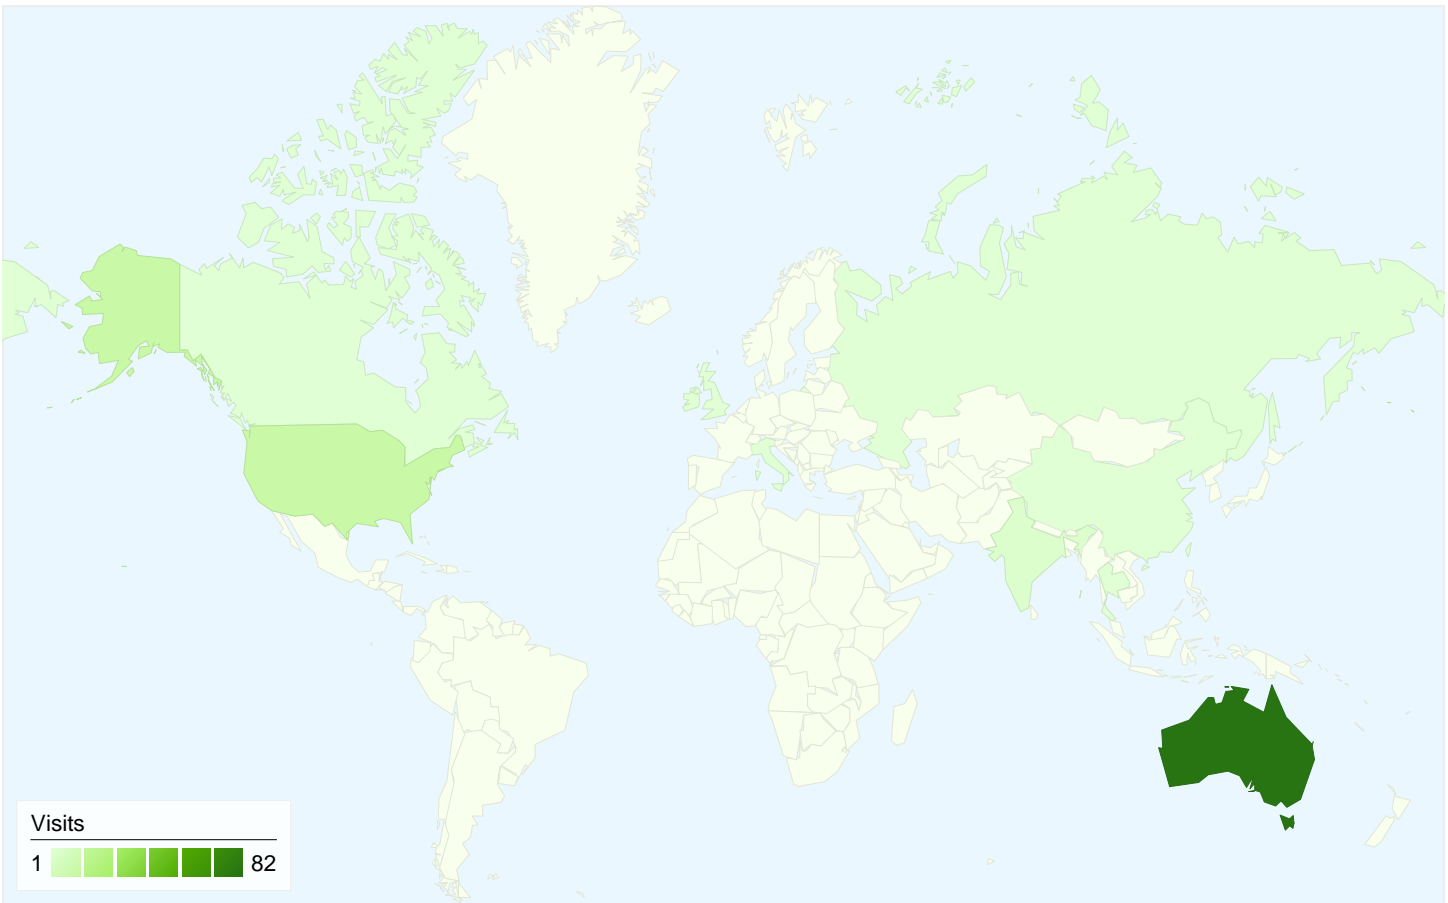

Visitors
77

Map Overlay

Traffic Sources Overview

Content Overview

Pages	Pageviews	% Pageviews
/	130	46.76%
/website-bundle	19	6.83%
/client-portfolio	19	6.83%
/pricing	15	5.40%
/website-design	12	4.32%

77 people visited this site

All traffic sources sent a total of 104 visits

-  31.73% Direct Traffic
-  29.81% Referring Sites
-  38.46% Search Engines

- Search Engines
40.00 (38.46%)
- Direct Traffic
33.00 (31.73%)
- Referring Sites
31.00 (29.81%)

Top Traffic Sources

Sources	Visits	% visits
(direct) ((none))	33	31.73%
google (organic)	29	27.88%
google.com.au (referral)	11	10.58%
yahoo (organic)	7	6.73%
bing (organic)	4	3.85%

Keywords	Visits	% visits
winch websites	4	10.00%
colac website design	3	7.50%
big cat victoria	2	5.00%
winch	2	5.00%
winchelsea star	2	5.00%

104 visits came from 10 countries/territories

Site Usage						
Visits	Pages/Visit	Avg. Time on Site	% New Visits	Bounce Rate		
104 % of Site Total: 100.00%	2.67 Site Avg: 2.67 (0.00%)	00:02:36 Site Avg: 00:02:36 (0.00%)	61.54% Site Avg: 61.54% (0.00%)	63.46% Site Avg: 63.46% (0.00%)		
Country/Territory	Visits	Pages/Visit	Avg. Time on Site	% New Visits	Bounce Rate	
Australia	82	2.87	00:03:04	51.22%	60.98%	
United States	12	2.33	00:00:18	100.00%	66.67%	
India	3	2.67	00:05:10	100.00%	33.33%	
Thailand	1	1.00	00:00:00	100.00%	100.00%	
United Kingdom	1	1.00	00:00:00	100.00%	100.00%	
Canada	1	1.00	00:00:00	100.00%	100.00%	
Ireland	1	1.00	00:00:00	100.00%	100.00%	
China	1	1.00	00:00:00	100.00%	100.00%	
Russia	1	1.00	00:00:00	100.00%	100.00%	