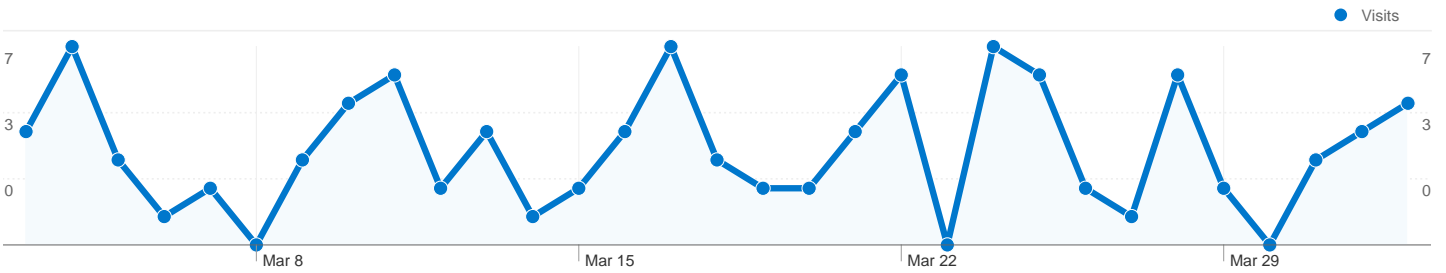

All traffic sources sent a total of 104 visits

- 31.73% Direct Traffic
- 29.81% Referring Sites
- 38.46% Search Engines

- Search Engines
  40.00 (38.46%)
- Direct Traffic
  33.00 (31.73%)
- Referring Sites
  31.00 (29.81%)

Top Traffic Sources

Sources	Visits	% visits
(direct) ((none))	33	31.73%
google (organic)	29	27.88%
google.com.au (referral)	11	10.58%
yahoo (organic)	7	6.73%
bing (organic)	4	3.85%

Keywords	Visits	% visits
winch websites	4	10.00%
colac website design	3	7.50%
big cat victoria	2	5.00%
winch	2	5.00%
winchelsea star	2	5.00%